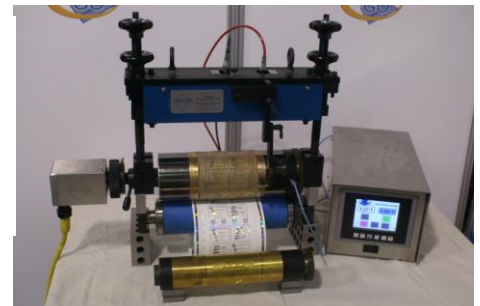

Add Our Hot Stamp and Control Unit to Any Press