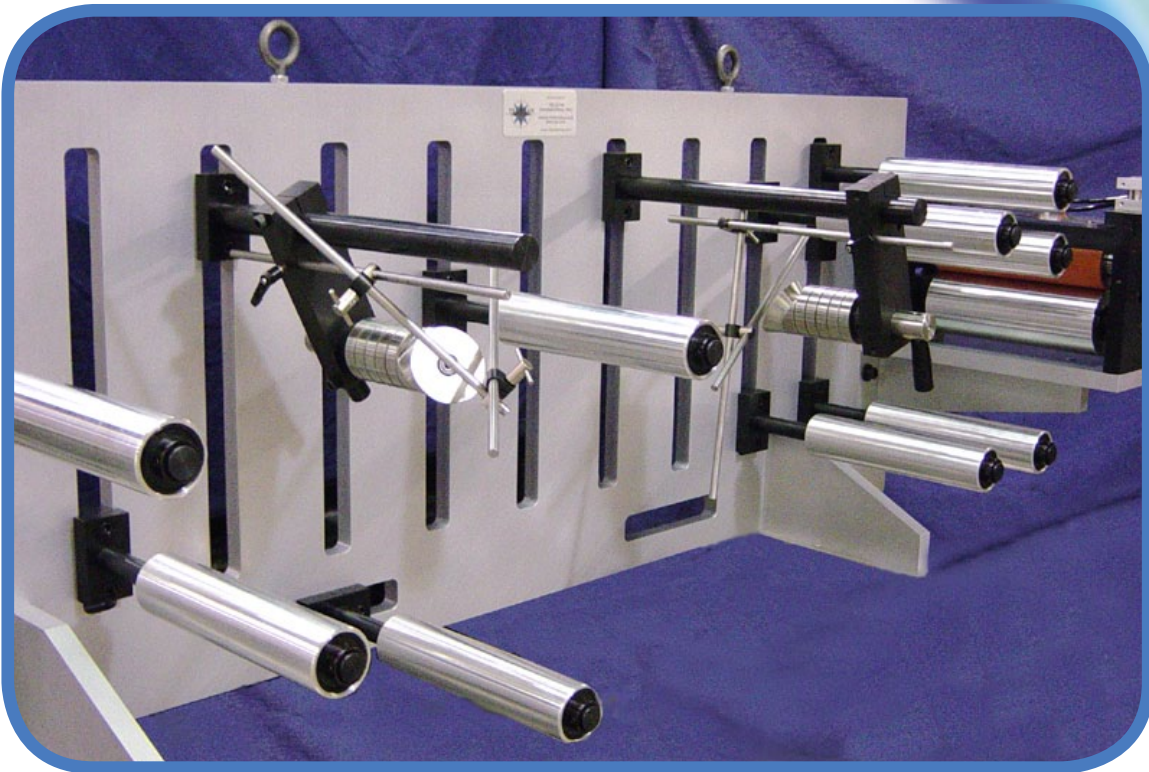

Equipment Application Report

Add Plow-Fold Capability

Create a custom converting line with your existing equipment by adding a Telstar line for booklet and coupon production. A nip roller marries booklets to the primary web. Telstar plow-fold units can be engineered to bolt inline to virtually any press.