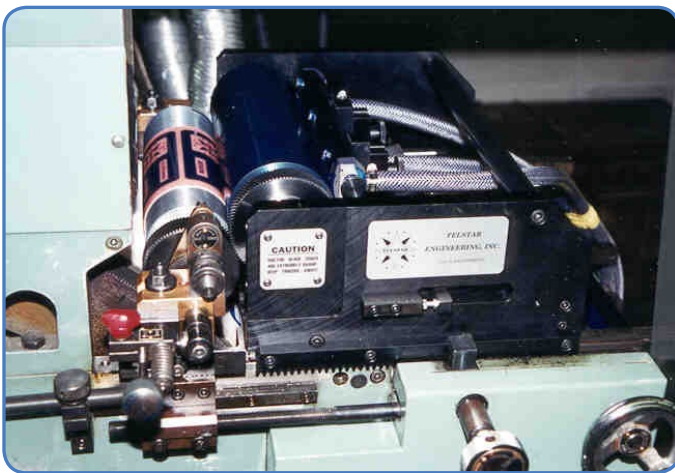

## Interchange Style UV Flexo Print Head

Telstar developed this retrofit as a direct interchange with the letterpress deck on a CI drum press. Features include an easy-to-change anilox roller and an enclosed chamber with a doctor blade system. The unit has the advantage of printing or varnishing capabilities.