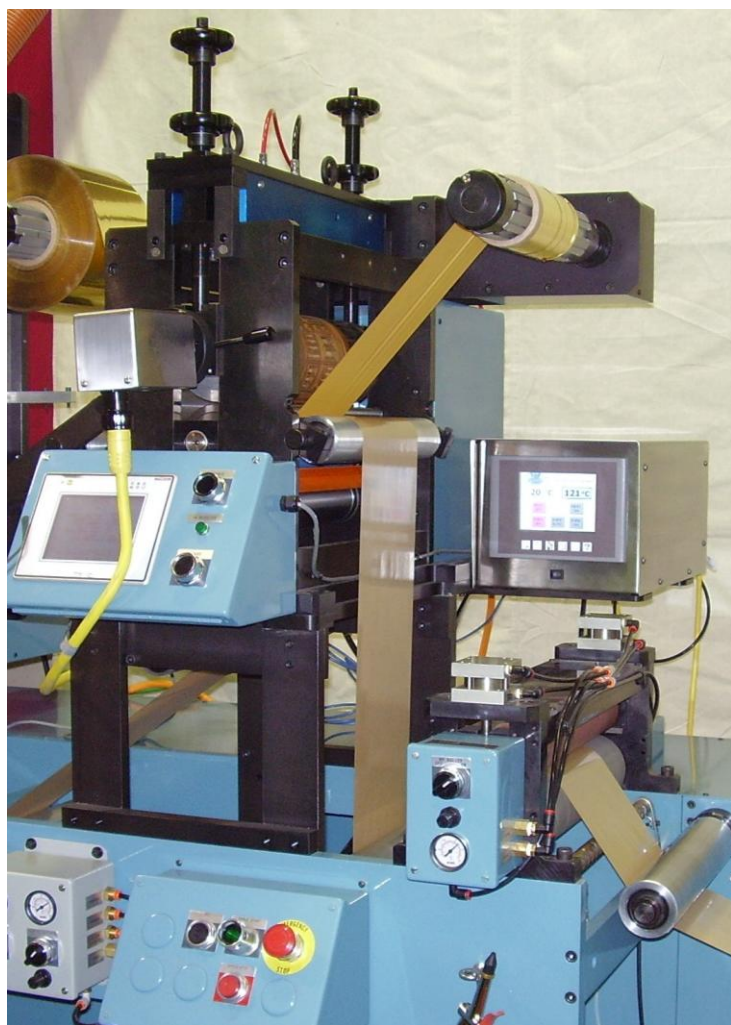

# Now Any Label Press Can Have the Most Advanced Hot Stamp Capability in the Industry

## Telstar Delivers Superior Performance & Reliability

- The Most Advanced Control Unit Available In The Industry
- Features Our New Rotary Union
- Redesigned Heater Shaft
- Restructured Bridge Assembly
- Highly Improved Electrical Package
- Greater Tool Selection
- Magnetic, Brass & Aluminum Dies Recipes
- Mounts Anywhere On or Offline

Clear Visual Information

Quick Connect & Sensor

Our exclusive, new control unit can be ordered separately for existing Telstar & I-KELA Hot Stamp units.