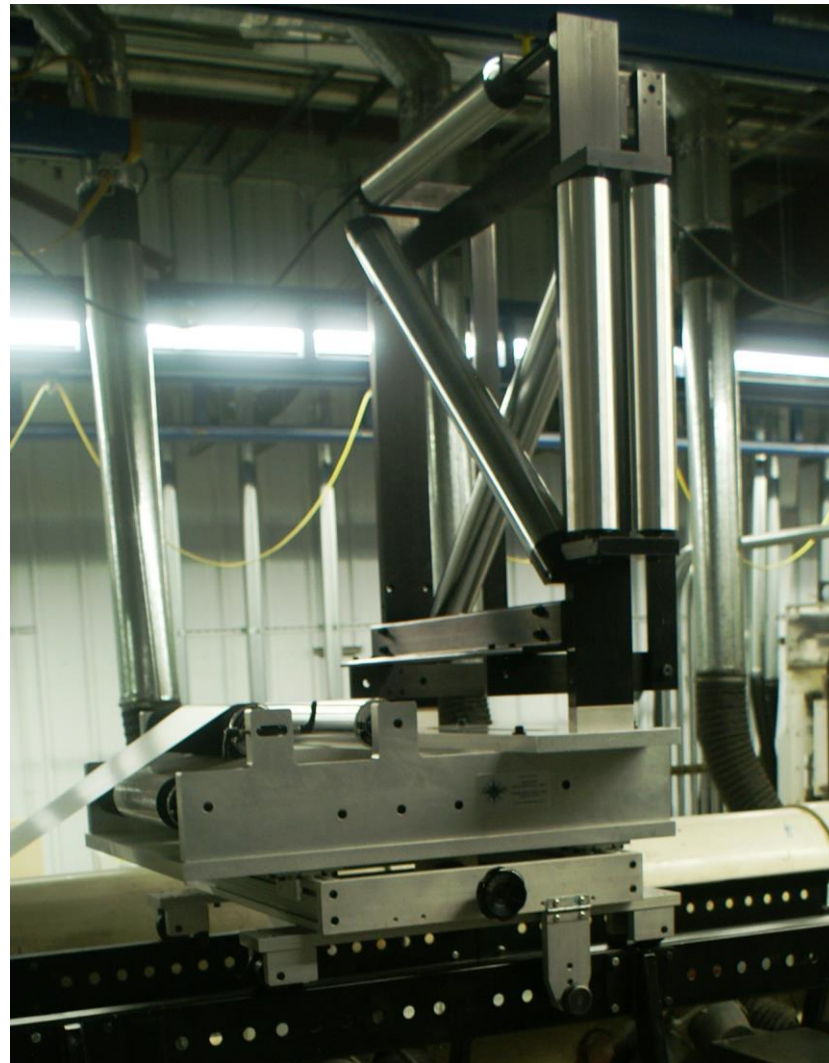

## *Telstar's Air-Assisted Turn-Bar Assembly on a Comco Commander*

This Air Assisted Turn-Bar Assembly with De-Lam & Re-lam rollers is mounted to the overhead rails of an 18" Comco Commander.

Ask About...