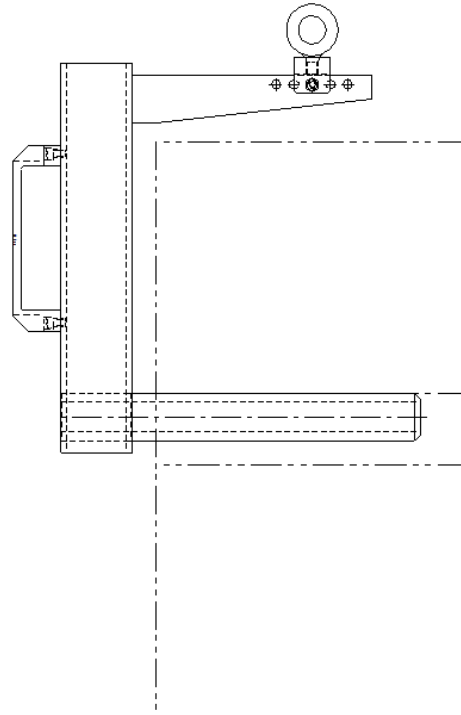

Let Telstar Do the Heavy Lifting With this Roll Lifting Device

This device is designed to lift heavy rolls of laminate to an overhead spindle. The lifting eye can be easily positioned to balance out nearly any width roll.