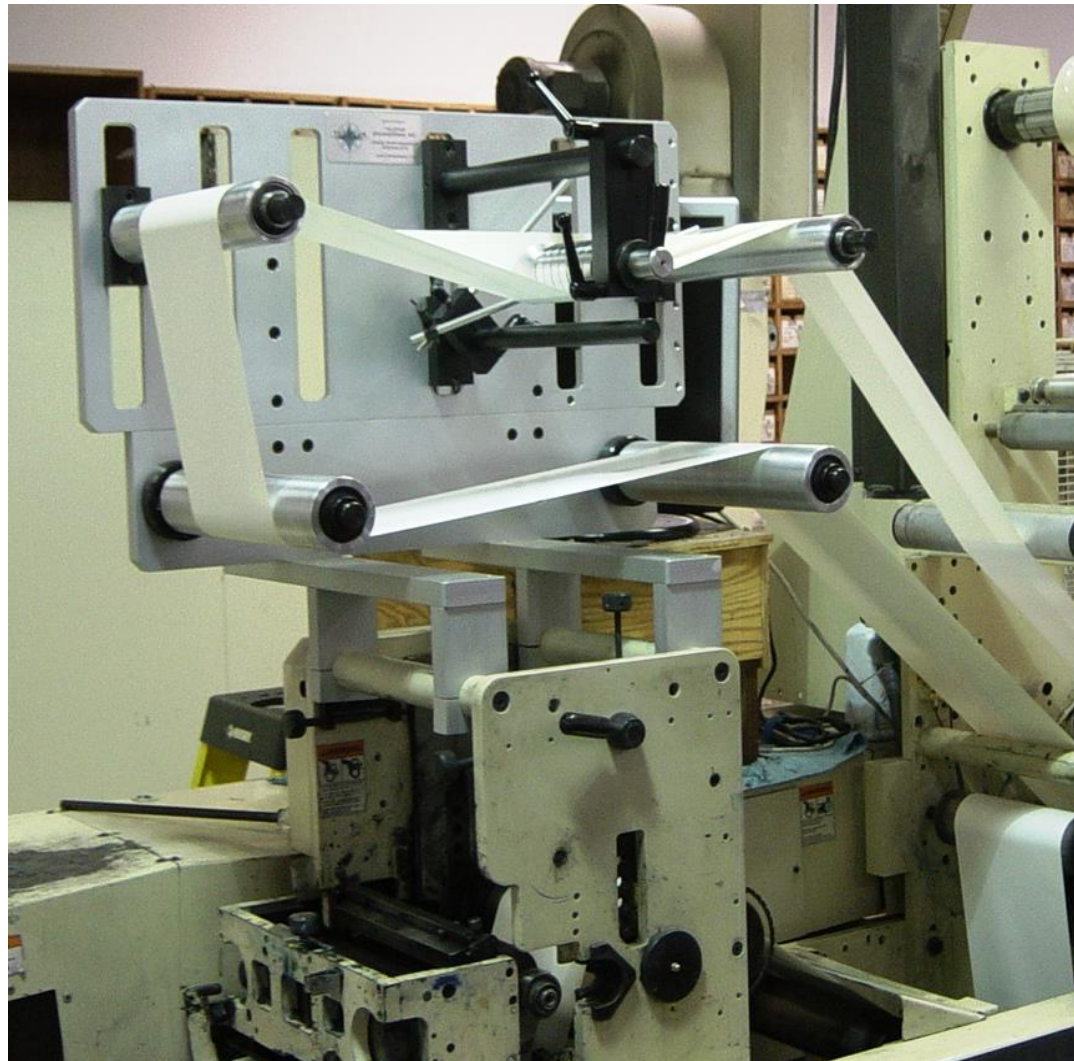

Telstar Single Plow Fold on a Mark Andy 4150

Create a custom converting line with your existing equipment by adding a Telstar Plow Fold unit for booklet and coupon production.

Our custom units are available for Single, Double, and Triple folds.

Telstar Plow Fold units can be engineered to bolt inline to virtually any press.

Our Exclusive Onsite Engineering For Fast Installation & Minimal Downtime

www.telstareng.com

FT-104-0716